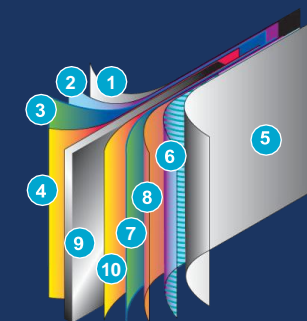

## A-FRAME OVALS

Available sizes

Hollywood wall shown

12'x18' 12'x24' 16'x26' 16'x32' 18'x33' 18'x38' 18'x44'

## STEEL WALL COMPONENTS

1. Plasticized SP coating
2. Molten zinc coat
3. Primer coat
4. Application of an alkaline solution to cleanse the oxides
5. Ultra-resistant polymer
6. Heat-hardened inlay
7. Primer coat
8. Chromate anti-rust coat
9. Steel wall core
10. Application of an alkaline solution to cleanse the oxides