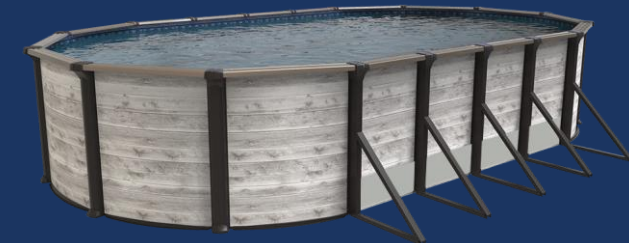

A-FRAME OVALS

Available sizes

Hollywood wall shown

12'x18' 12'x24' 16'x26' 16'x32' 18'x33' 18'x38' 18'x44'