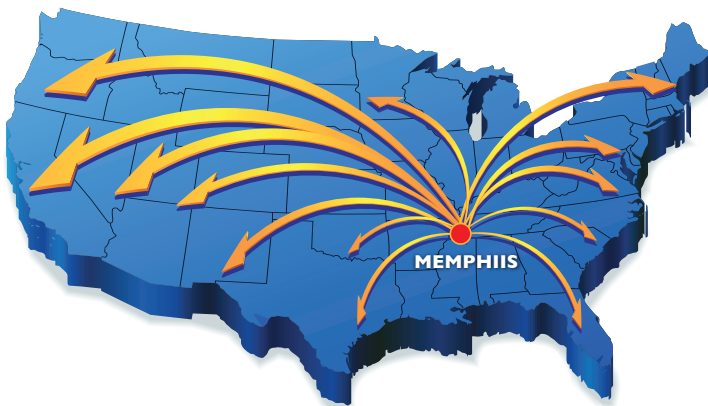

MADE IN AMERICA BY H.I.I.

The manufacturer of Doughboy, Lomart & Embassy Pools

Embassy PoolCo

A DIVISION OF H.I.I.

Features

- **10" wrap around top connectors.**
- **Huge true 8" resin top rails and 7" steel verticals** in a soft beige tone.
- **Resin components** won't crack, peel, or corrode providing years of trouble-free swimming.
- **54" hot-dipped galvanized copper bearing steel wall** in an relaxing earthtone color.
- **Large, pre-punched skimmer and eyeball return openings** eliminate sharp edges that could cut the liner during installation.
- **Exclusive Slide-Bar wall connector** continuously joins the pool walls together for complete structural integrity and ease of assembly. This creates a seamless and smooth swimming environment.
- **Corrugated pool wall** for flexibility and vertical strength.
- **Compac buttress-free** supports on all ovals.
- **8 year full + 22 year prorated pool warranty**— Best in the industry!
- **Proud to be made in the USA.**

- **Compac oval supports** extend only 9" beyond the sidewall.

Express Shipping

- Shipping capabilities are unparalleled in the pool industry.
- Centrally located less than 75 miles from Memphis, TN. (*The distribution capital of the US*)
- 98% on-time delivery.
- Committed to superior shipping service.