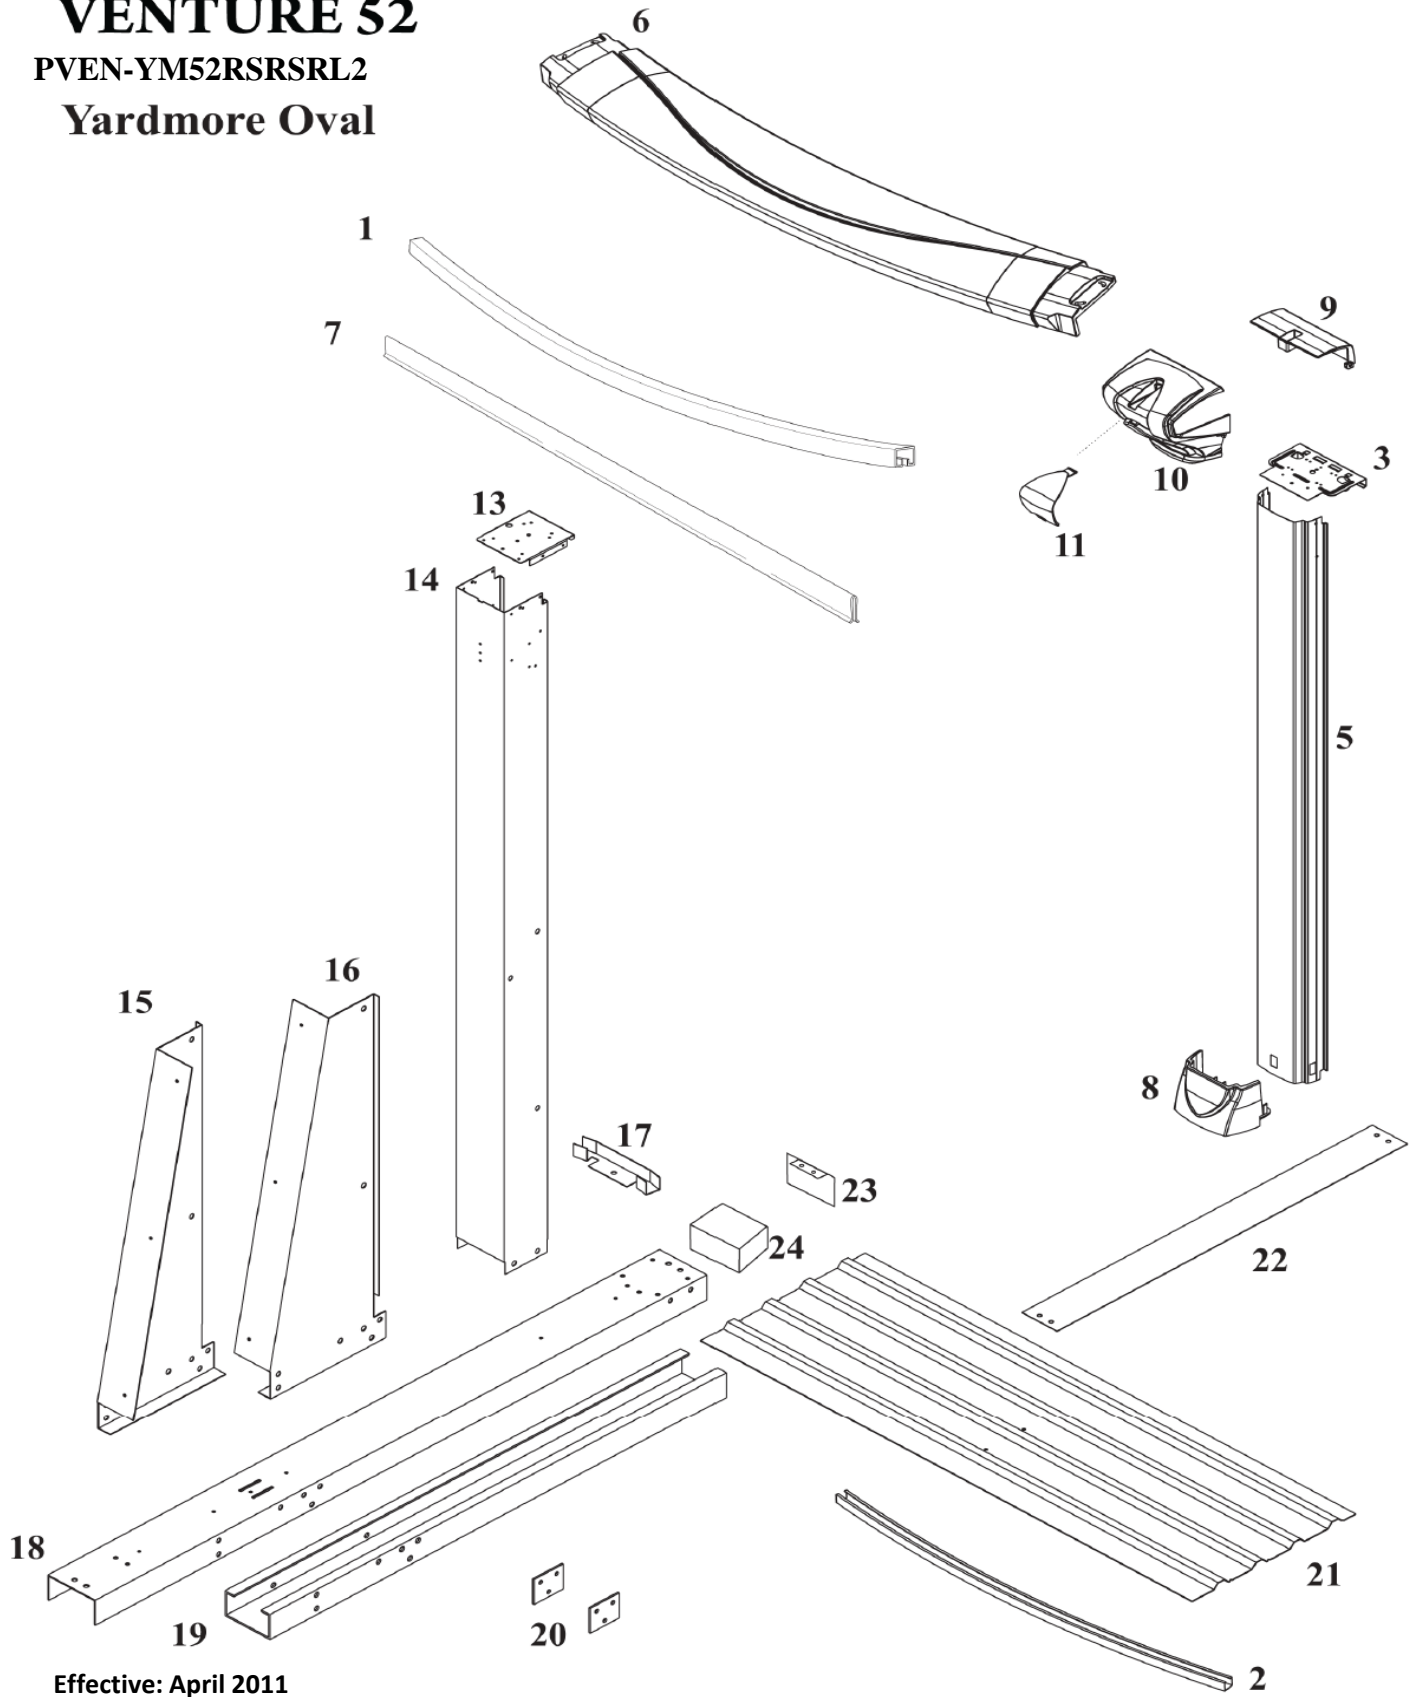

VENTURE 52

PVEN-YM52RSRSL2
Yardmore Oval

Effective: April 2011

Product Description:**Venture 52" YardmoreOval**

9/27/2016

Product Code:**PVEN-YM52RSRSL2****Qty Required for Installation (by Pool Size)**

Index #	Description	Part #	Length	1526	1530	1833	2143
6	Top Rail Curved	35033	52-1/2"	10	10		
6	Top Rail Curved	35034	53"			12	
6	Top Rail Curved	35035	57"				14
6	Top Rail Straight Side	34996	41"	8	10	10	12
5	Upright	34990	51-13/16"	12	12	14	12
14	W-A Upright Straight Side	33100	51-13/16'	6	8	8	14
9	Top Cap Inner	34994	7"	18	20	22	26
10	Top Cap Outer	34992	7"	12	12	14	12
	Top Cap Straight Support	34993	7"	6	8	8	14
11	Top Cap Insert	34995		18	20	22	
8	Bottom Boot	34991	7"	12	12	14	14
13	Top Plate	10136	4"	6	8	8	14
3	Top Plate Curved	20801	5-1/2"	12	12	14	14
7	Plastic Coping	10296	48"	19	19	21	28
1	Inner Stabilizer	38502	53-1/4"	10	10		
1	Inner Stabilizer	38503	54-1/8"			12	
1	Inner Stabilizer	38505	54-7/16"				14
1	Straight Middle Stabilizer	38512	33"	4	6	6	12
1	Straight Center Stabilizer	38513	8"	6	8	8	14
1	Straight Corner Stabilizer	38511	37"	4	4	4	
2	Bottom Rail	12311	49"	10	10		
2	Bottom Rail	12331	50"			12	
2	Bottom Rail	12322	54-1/4"				10
2	Bottom Rail Straight Side	12327	37.5"	4	6	6	12
2	Bottom Rail Corner	12328	39"	4	4	4	
2	Bottom Rail Corner	12335	53-1/2"				8
17	Connector Bottom Rail Straight Side	16542		6	8	8	14
21	Pressure Plate	16549	44"	6	8	8	14
18	Upper Oval Channel	16539	52-3/8"	6	8	8	14
23	Oval Channel End Cap	22726		6	8	8	14
24	Oval Channel Foam Block	29917		6	8	8	14
19	Under Channel Yardmore	15933	45-9/16"	6	8	8	14
15	Yardmore Gusset Left	35740		6	8	8	14
16	Yardmore Gusset Right	35741		6	8	8	14
22	Strap Section	16725	40-11/16"	9	12		
22	Strap Section	16726	52-11/16"			12	
22	Strap Section	22126	48.984"				28
*	Hardware Stainless Steel Base Pack YM	22-16722	[2 upr]	1			1
*	Hardware Stainless Steel Base Pack YM	22-16720	[4 upr]	1	2	2	3
*	Hardware	22-10090		1	2		
*	Hardware	22-10073		1			1
*	Hardware	22-10074				1	
*	Hardware	22-10072					1
*	Hardware	22-10091					1
*	Hardware	44-10201		1			
*	Hardware	44-10202			1		
*	Hardware	44-10203				1	
*	Hardware	44-10205					1
	Envelope Safety Stickers	95-0007		1	1	1	1
	Instructional DVD	36878		1	1	1	1