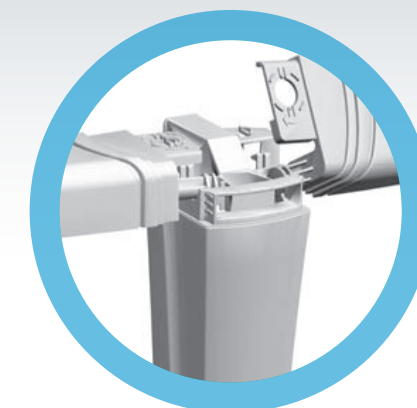

Salt Water Compatible