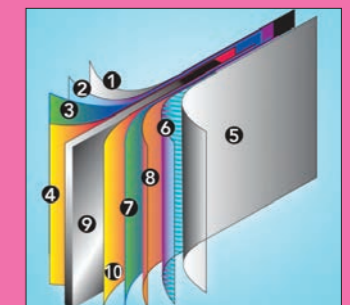

3/25 pro-rated warranty

One-piece resin foot collar

Ledge, cap and post designed for a secure fit

Heavy-duty angle brace system

STEEL WALL COMPONENTS

1. Plasticized SP coating
2. Molten zinc coat
3. Primer coat
4. Application of an alkaline solution to cleanse the oxides
5. Ultra-resistant polymer
6. Heat-hardened inlay
7. Primer coat
8. Chromate anti-rust coat
9. Steel wall core
10. Application of an alkaline solution to cleanse the oxides