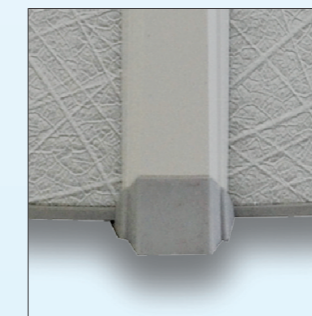

## A LIFETIME OF TIMELESS BEAUTY AND FUN

Our hybrid CAPRI pool is constructed to withstand the seasons and all they bring. Our legendary 8" resin ledge resists weather, water and wear. Durable 6" steel uprights with unique interlocking two-piece resin caps provide strength, support and style. With heavy-duty resin top and bottom tracks, oversized resin top connectors, resin bottom connector/foot collar combination and oversized fasteners. You now have a pool to last a lifetime of summers.

### SIZES (FEET)

Round	NBS and A-Frame Oval
10	10 X 16
12	10 x 21
15	12 x 18
18	12 x 24
21	13 x 17
24	13 x 23
27	15 x 20
30	15 x 26
33	15 x 31
	16 x 26
	16 x 32
	18 x 33
	18 x 38
	18 x 44

3/25 pro-rated warranty

### NEW CONCEPT

Top seat with decorative lines

Form Fitting Support Cap

One-piece resin connector/foot collar combination

[corneliuspools.com](http://corneliuspools.com)