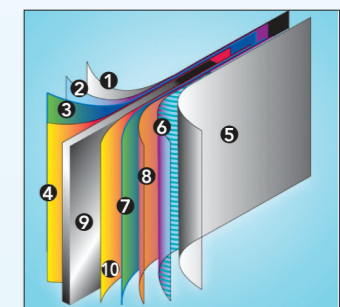

Round Capri - Nevada wall  
offered in 52 and 54 inches

NEW

Nevada Wall

NBS oval Capri - Nevada wall  
offered in 52 and 54 inches

### STEEL WALL COMPONENTS

1. Plasticized SP coating
2. Molten zinc coat
3. Primer coat
4. Application of an alkaline solution to cleanse the oxides
5. Ultra-resistant polymer
6. Heat-hardened inlay
7. Primer coat
8. Chromate anti-rust coat
9. Steel wall core
10. Application of an alkaline solution to cleanse the oxides