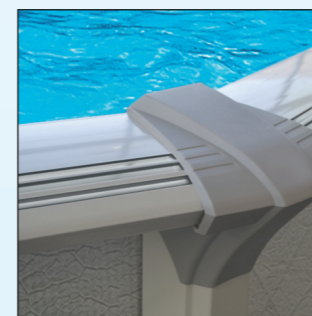

## LASTING STYLE AND VALUE FOR YOUR BACKYARD

A CAPRI pool adds timeless beauty to your yard. Color co-ordinated Mist upright columns and top ledges blend with nearly any landscape to provide a natural, comforting scene.

## A LIFETIME OF TIMELESS BEAUTY AND FUN

Our hybrid CAPRI pool is constructed to withstand the seasons and all they bring. Our legendary 8" resin ledge resists weather, water and wear. Durable 6" steel uprights with unique interlocking two-piece resin caps provide strength, support and style. With heavy-duty resin top and bottom tracks, oversized resin top connectors, resin bottom connector/foot collar combination and oversized fasteners. You now have a pool to last a lifetime of summers.

Round Capri - Nevada wall  
offered in 52 and 54 inches

NEW

Nevada Wall

NBS oval Capri - Nevada wall  
offered in 52 and 54 inches

### NEW CONCEPT

Top seat with decorative lines

Form Fitting Support Cap

One-piece resin connector/foot collar combination

[corneliuspools.com](http://corneliuspools.com)