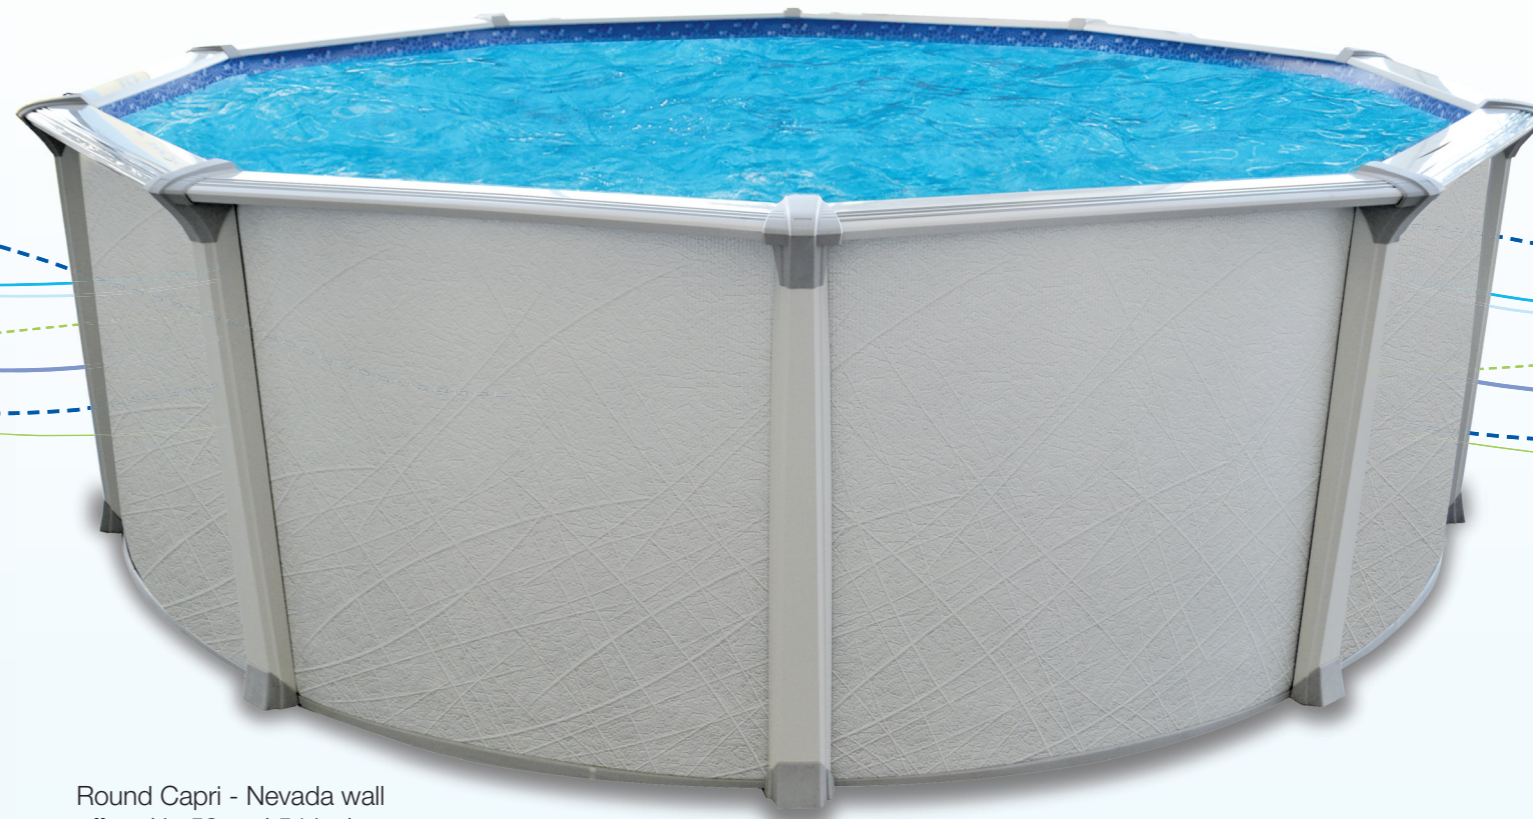

## LASTING STYLE AND VALUE FOR YOUR BACKYARD

A CAPRI pool adds timeless beauty to your yard. Color co-ordinated Mist upright columns and top ledges blend with nearly any landscape to provide a natural, comforting scene.

## A LIFETIME OF TIMELESS BEAUTY AND FUN

Our hybrid CAPRI pool is constructed to withstand the seasons and all they bring. Our legendary 8" resin ledge resists weather, water and wear. Durable 6" steel uprights with unique interlocking two-piece resin caps provide strength, support and style. With heavy-duty resin top and bottom tracks, oversized resin top connectors, resin bottom connector/foot collar combination and oversized fasteners. You now have a pool to last a lifetime of summers.

Round Capri - Nevada wall  
offered in 52 and 54 inches

NEW

Nevada Wall

NBS oval Capri - Nevada wall  
offered in 52 and 54 inches