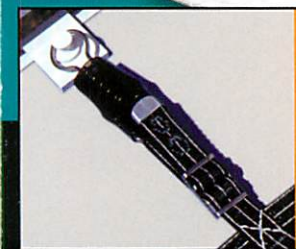

2-year Limited Warranty!

LOOP-LOC®