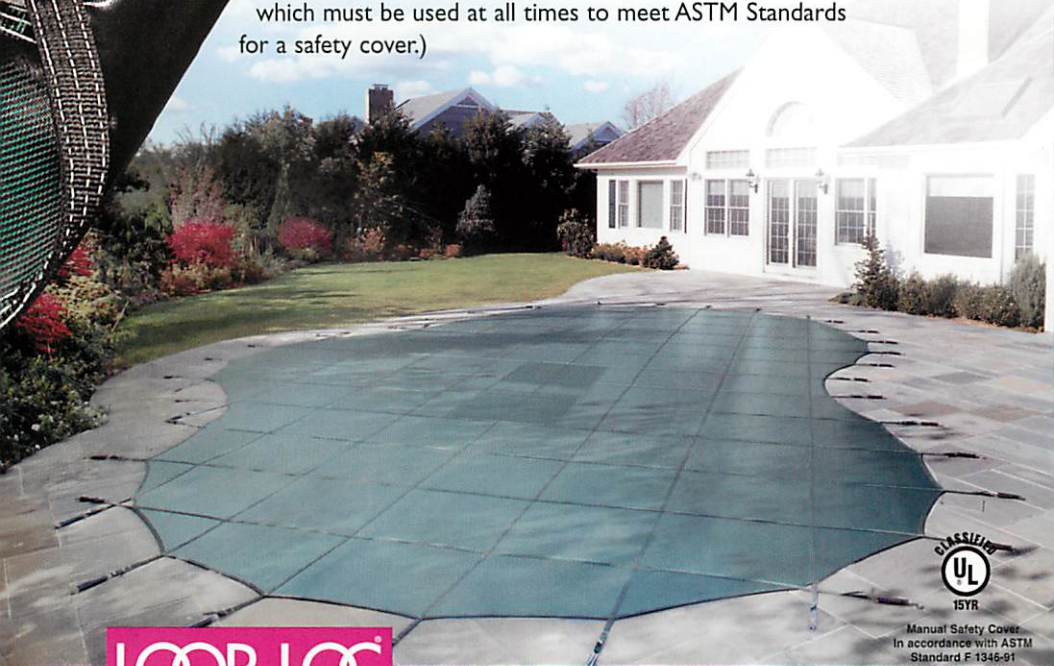

Prefer a solid cover?

Ask about ULTRA-LOC, the ultimate solid safety cover for on-ground pools!

Using a patented process, ULTRA-LOC's advanced material is fabricated by adding a proprietary solid copolymer coating to LOOP-LOC's famous lightweight but incredibly strong mesh!

(Available with "invisible" mesh drainage panels or in an all solid cover. The all-solid version is sold with an automatic cover pump, which must be used at all times to meet ASTM Standards for a safety cover.)

LOOP-LOC

POOL COVERS

No Compromises... No Excuses!

390 Motor Parkway
Hauppauge, N.Y. 11788

1-800-LOC-LOOP

(in N.Y. State, 631-582-2626)

Fax 631-582-2636

www.looploc.com

For more information, contact LOOP-LOC or your local
Authorized LOOP-LOC Dealer: