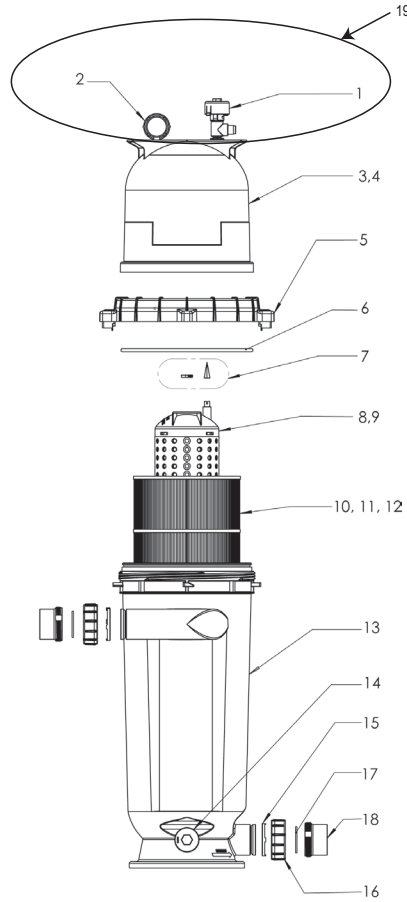

POSI-CLEAR™ RP FILTERS

PXC SERIES REPLACEMENT PARTS

Item	Part No.	Description	US List	Can. List
POSI-CLEAR RP FILTERS				
1	98209800	High flow manual air relief valve	32.84	37.23
2	190058	Pressure gauge	41.13	46.62
3	59053001Z	Lid, 100 sq. ft. filter	153.26	173.74
4	178745Z	Lid, 150, 200 sq. ft. filter	142.89	161.98
5	59052900	Locking ring assembly	94.05	106.62
6	87300400	Body O-ring	9.26	10.50
7	59016200	Air bleed sock kit	12.58	14.26
8	59053700	Center core, 100 sq. ft. filter	130.97	148.47
9	59053800	Center core, 150, 200 sq. ft. filter	200.73	227.55
10	R173215	Cartridge element, 100 sq. ft. filter	138.59	157.11
11	R173216	Cartridge element, 150 sq. ft. filter	182.59	206.98
12	R173217	Cartridge element, 200 sq. ft. filter	227.89	258.34
13	178743Z	Tank bottom	332.11	376.48
14	154712Z	Drain cap assembly	153.57	174.09
15	178732Z	Union nut "C" clip	7.37	8.35
16	U11-200PS	Union nut	10.41	11.80
17	178746Z	Union diamond seal	3.97	4.50
18	178733Z	Union, threaded half	42.19	47.83
19	170097	Air Relief Parts Kits	87.14	98.78